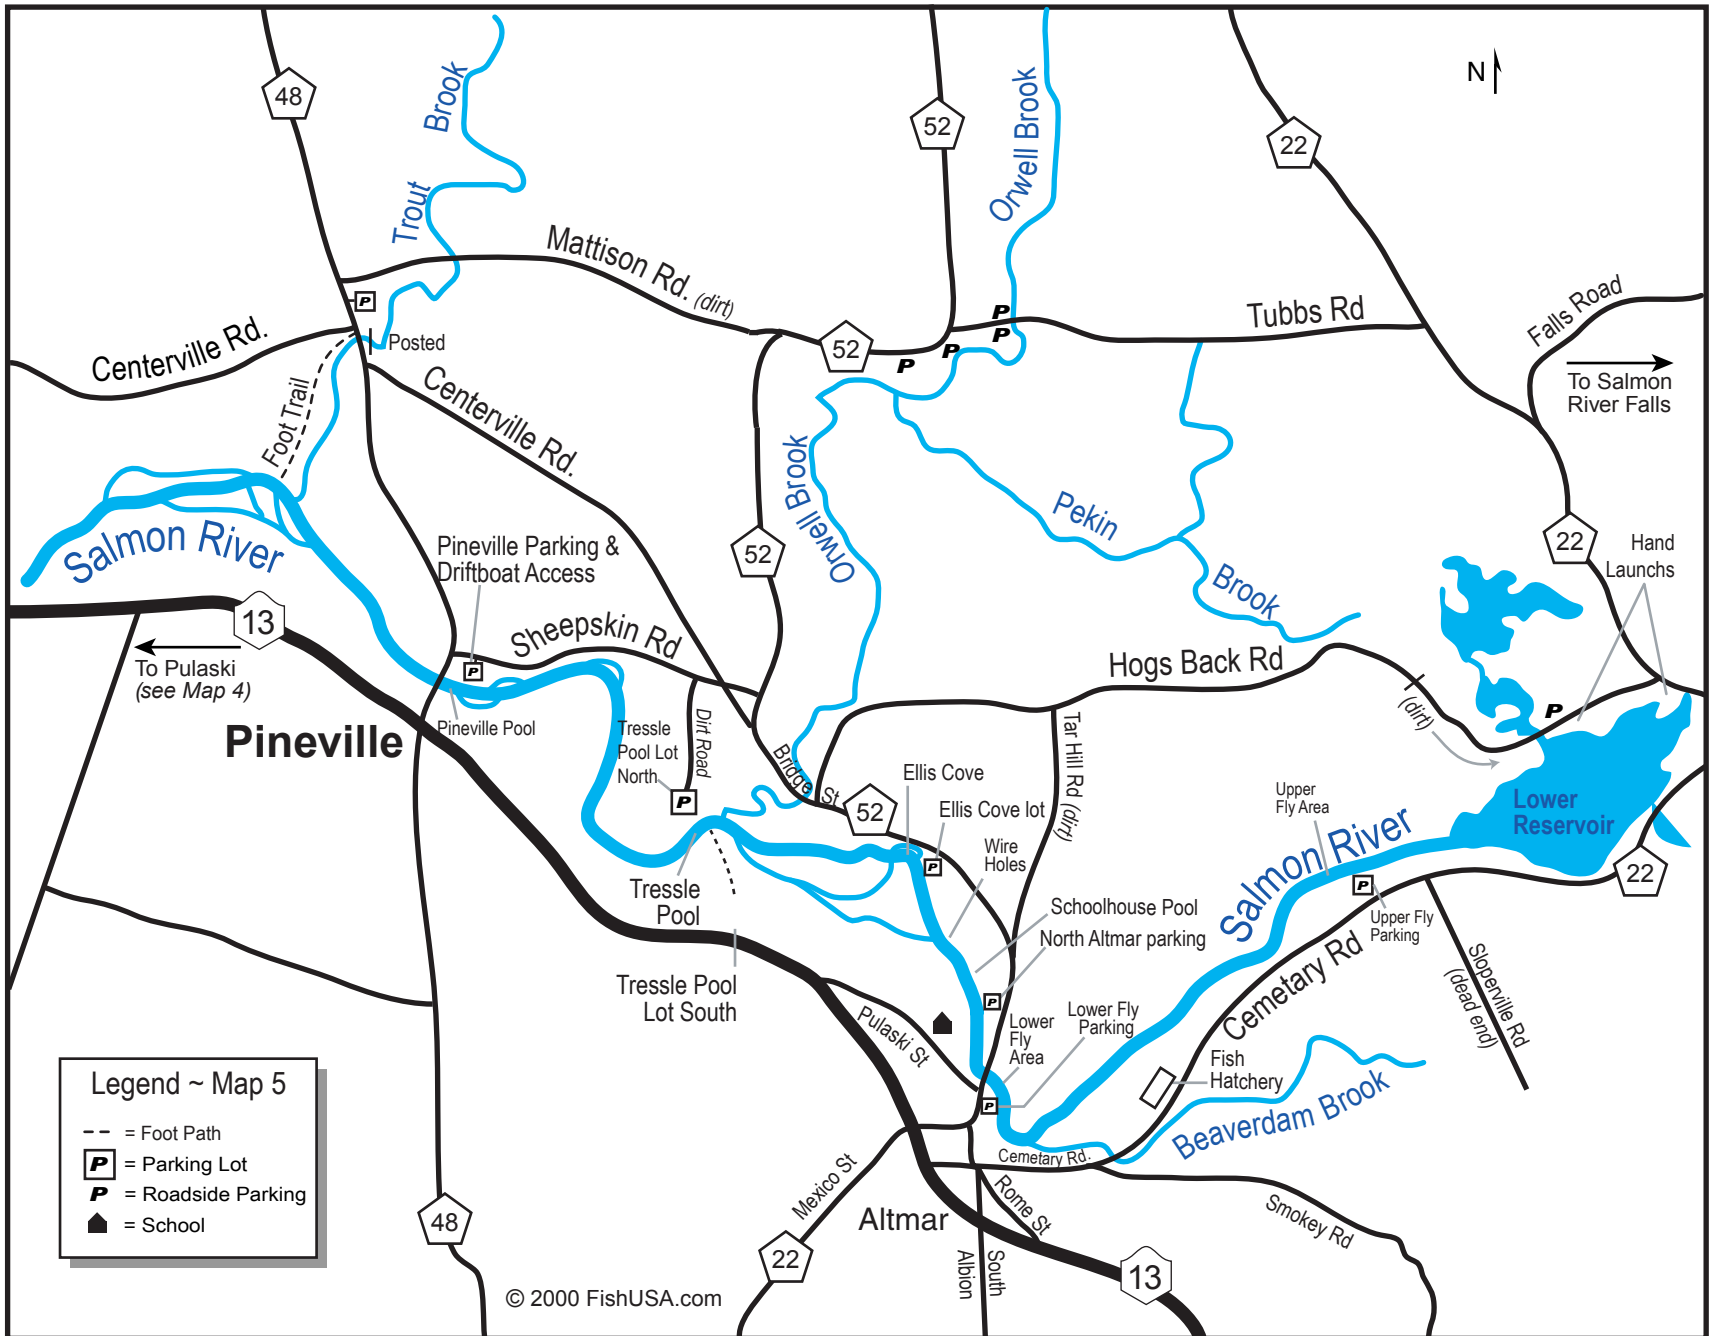

MAP 5. Salmon River - Pineville to Lower Reservoir, including Orwell Brook and Fly Fishing Only Sections

FISH SALMON RIVER.com

Online Shopping for all your Fishing Gear @ Great Prices! visit us at www.FishUSA.com

FishUSA.com
IT'S ALL ABOUT FISHING

Maps available online at www.FishSalmonRiver.com

Legend ~ Map 5

- = Foot Path
- P** = Parking Lot
- P** = Roadside Parking
- ▲ = School